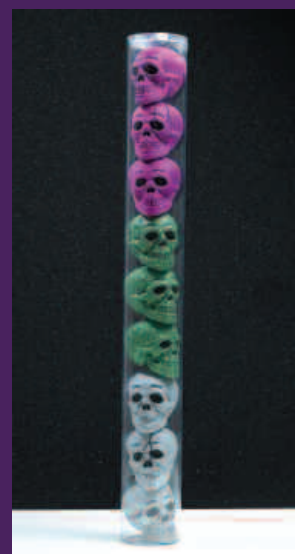

47H52 40" Hanging Vampire Bride & Groom. \$10.95 ea. / Case pack 12 pcs. / Case price \$9.85 ea.

42H232 17" Asst. Caged Ghosts. \$5.95 ea. / Case pack 24 pcs. / Case price \$5.35 ea.

42H497 35" Asst. Hanging Interns. \$12.50 ea. / Case pack 12 pcs. / Case price \$11.25 ea.

66H28 33.5" \$7.95 ea. / Case pack 24 pcs. / Case price \$7.15 ea.

42H165 Asst. Jumbo Glitter Skulls. 15"x14.5"x18.5" \$16.95 ea. Case pack 4 pcs. / Case price \$15.25 ea.

66H10 Glitter Witch Hand. 14.5"
\$5.25 ea. / Case pack 24 pcs. / Case price \$4.75 ea.

66H74 35" Asst. Purple & Green Glitter Skeletons. \$11.95 ea. / Case pack 12 pcs.
Case price \$10.75 ea.

79H037SM-GPS
3.25" Asst. Hanging Glitter Skulls
\$9.50 ea.
Case pack 16 pcs.
Case price \$8.50 ea.